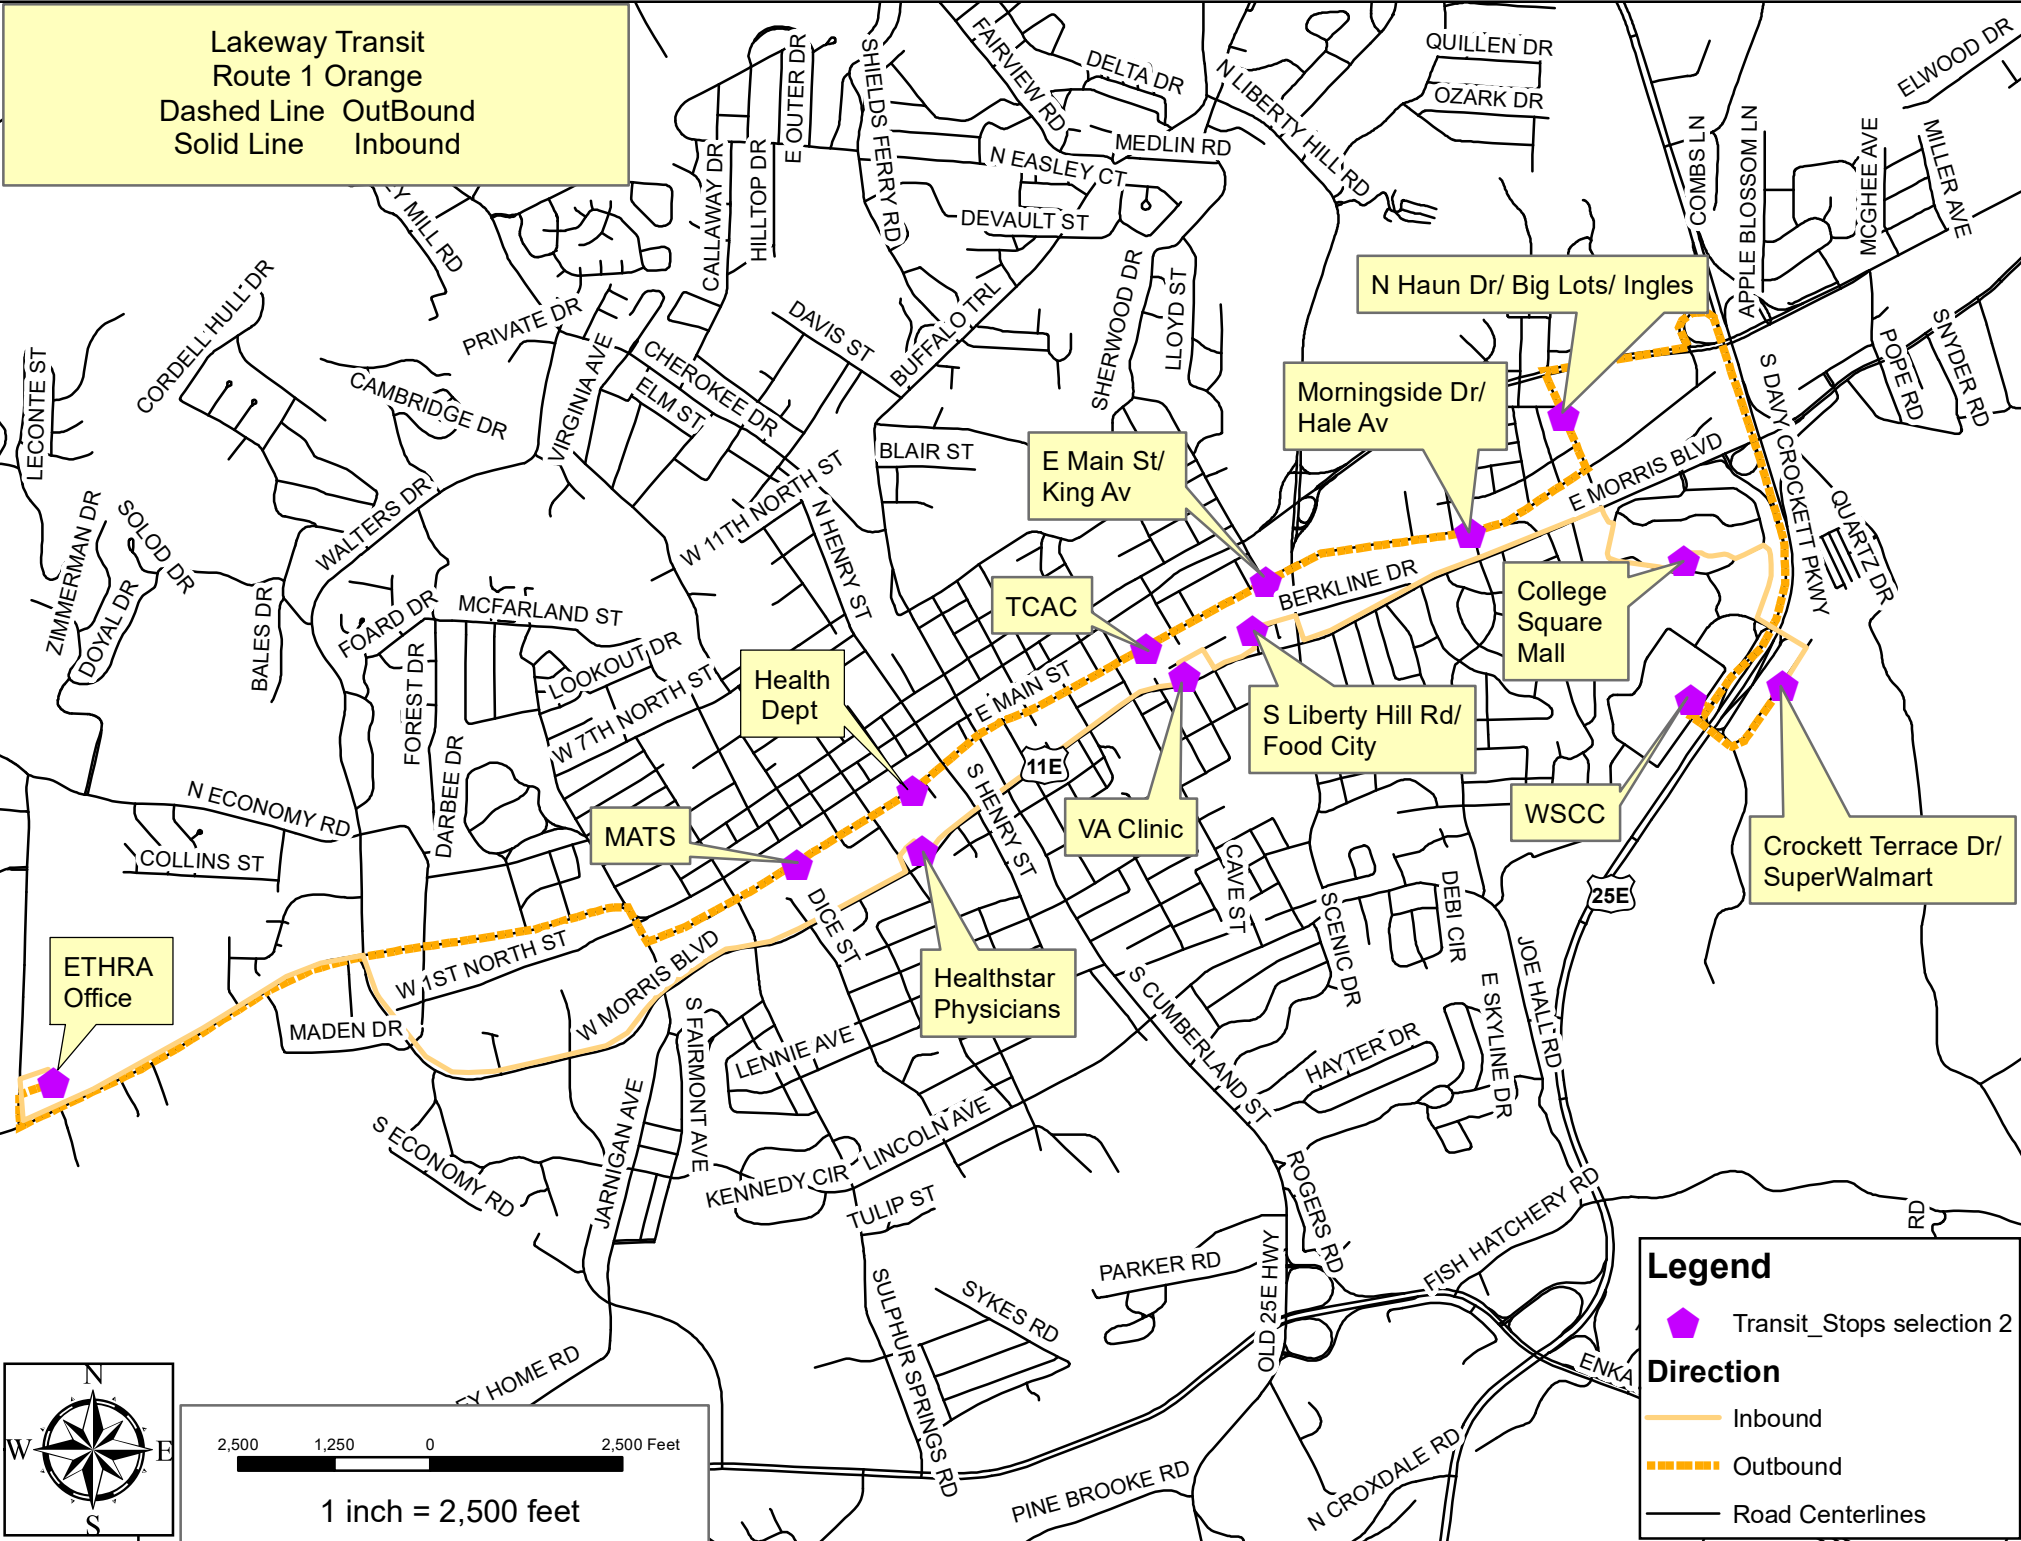

Lakeway Transit
 Route 1 Orange
 Dashed Line OutBound
 Solid Line Inbound

Legend

-  Transit_Stops selection 2
- Direction**
-  Inbound
-  Outbound
-  Road Centerlines