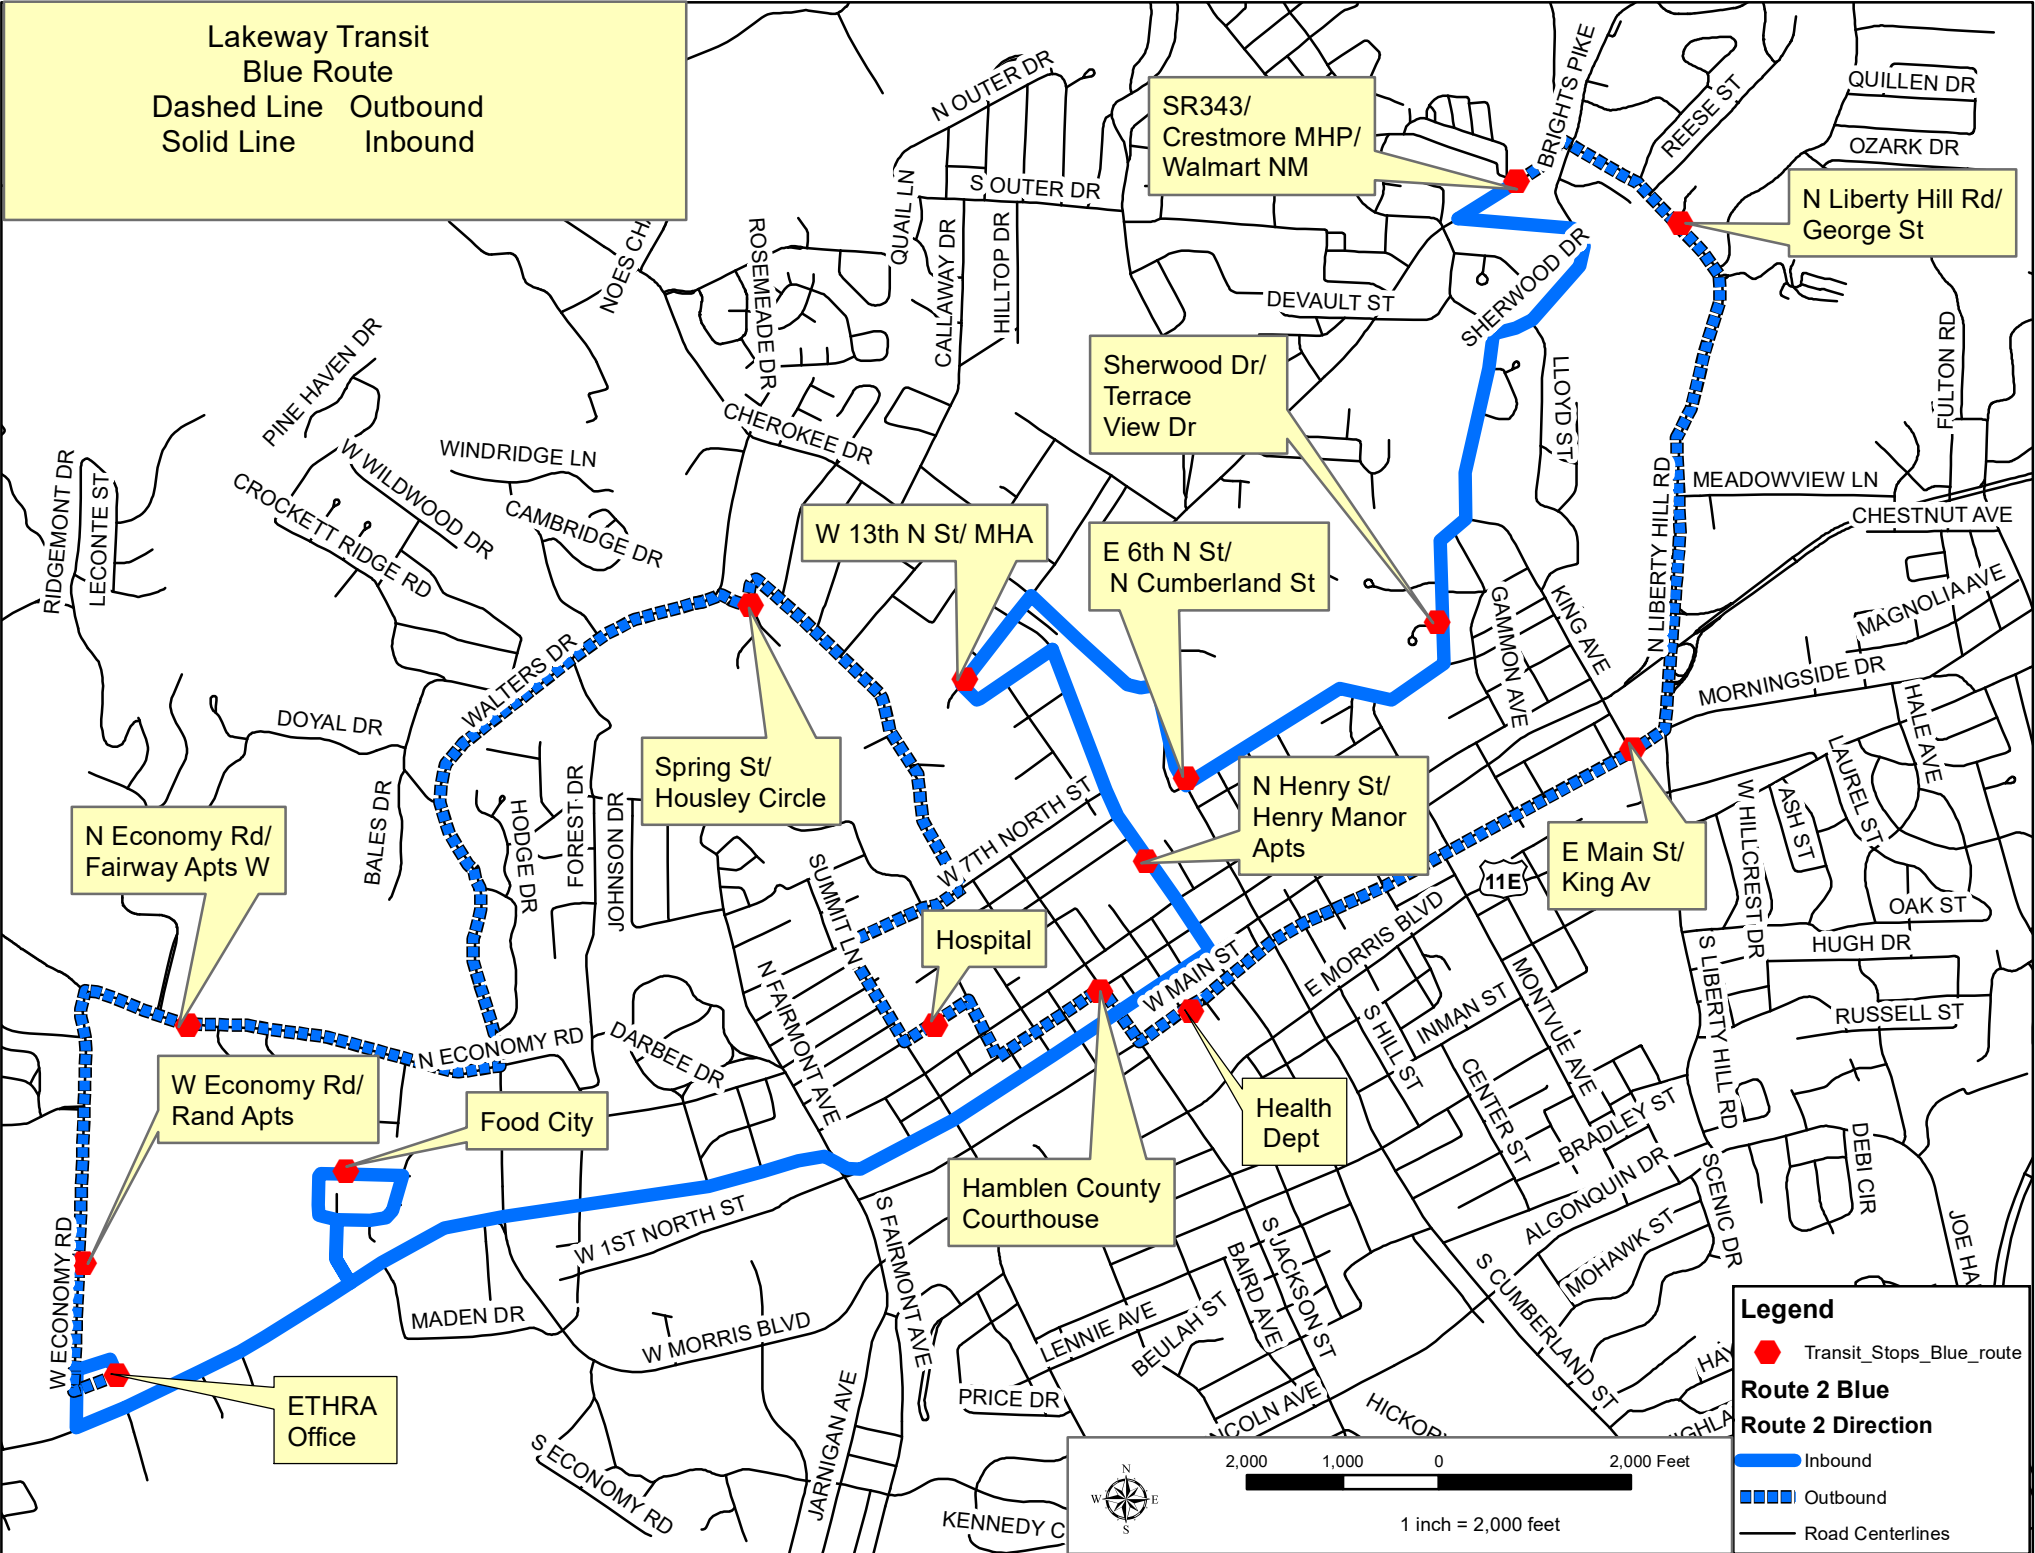

Lakeway Transit
 Blue Route
 Dashed Line Outbound
 Solid Line Inbound

SR343/
 Crestmore MHP/
 Walmart NM

N Liberty Hill Rd/
 George St

Sherwood Dr/
 Terrace
 View Dr

W 13th N St/ MHA

E 6th N St/
 N Cumberland St

Spring St/
 Housley Circle

N Economy Rd/
 Fairway Apts W

N Henry St/
 Henry Manor
 Apts

E Main St/
 King Av

Hospital

Health Dept

W Economy Rd/
 Rand Apts

Food City

Hamblen County
 Courthouse

ETHRA
 Office

Legend
 Transit_Stops_Blue_route
Route 2 Blue
Route 2 Direction
 Inbound
 Outbound
 Road Centerlines